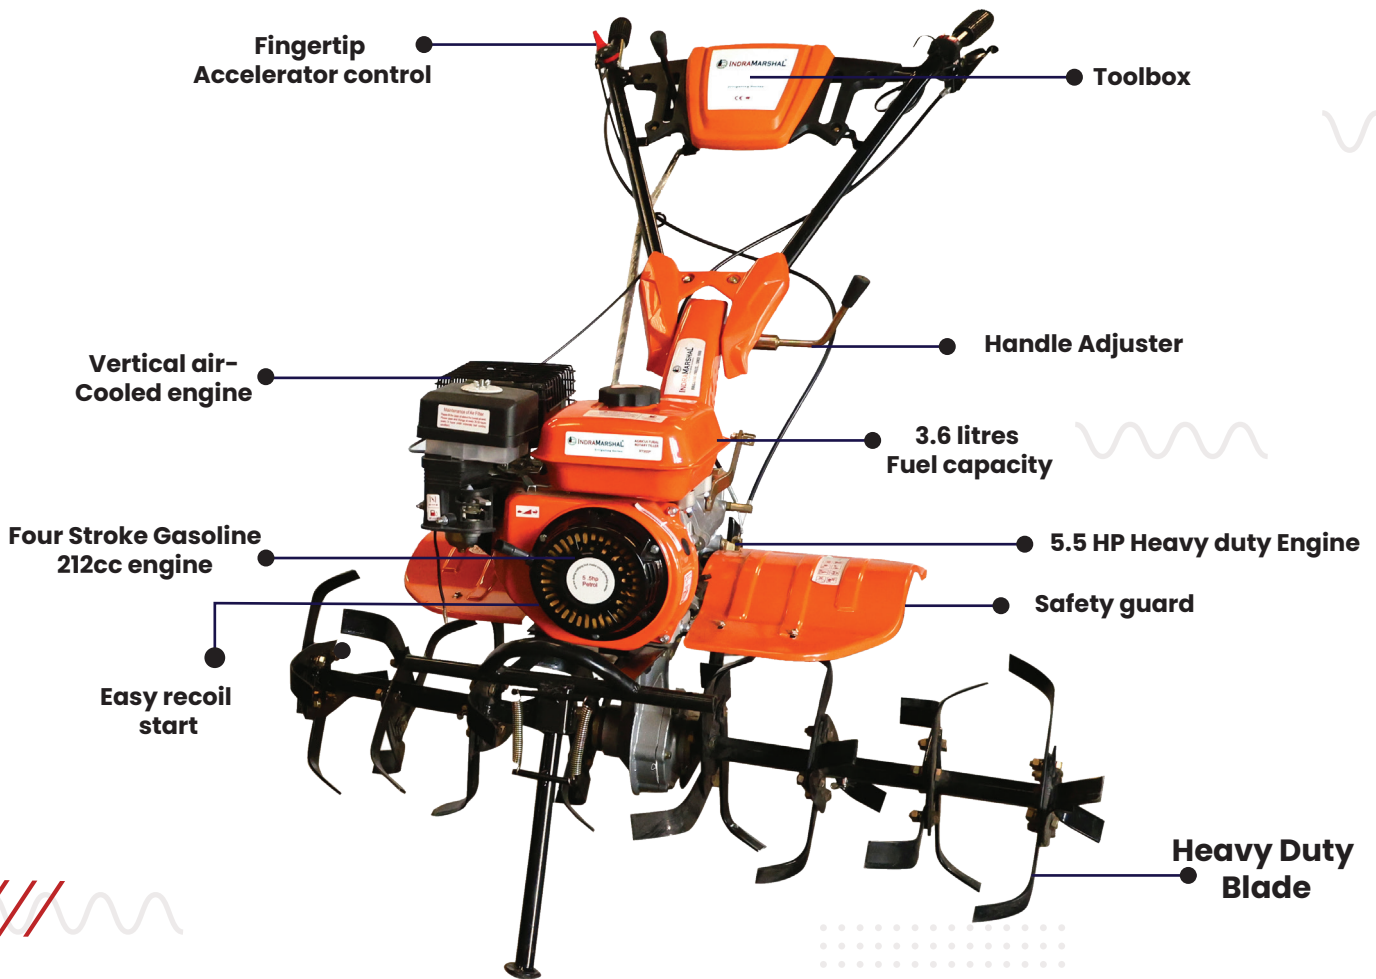

## POWER WEEDER PETROL

### RT900P

## Product Description

**Engine type**-4-Stroke, Single Cylinder, Vertical Air-Cooled Engine

**Bore & Stroke** -70mm. x 56 mm.

**Engine Displacement**- 212 CC

**Fuel Tank Capacity**-3.6 Litres

**Gear Shifting**-0/1/2/-1

**Transmission**- 23 Gear Driven Gearbox

**Tyre type** - 4.00-8