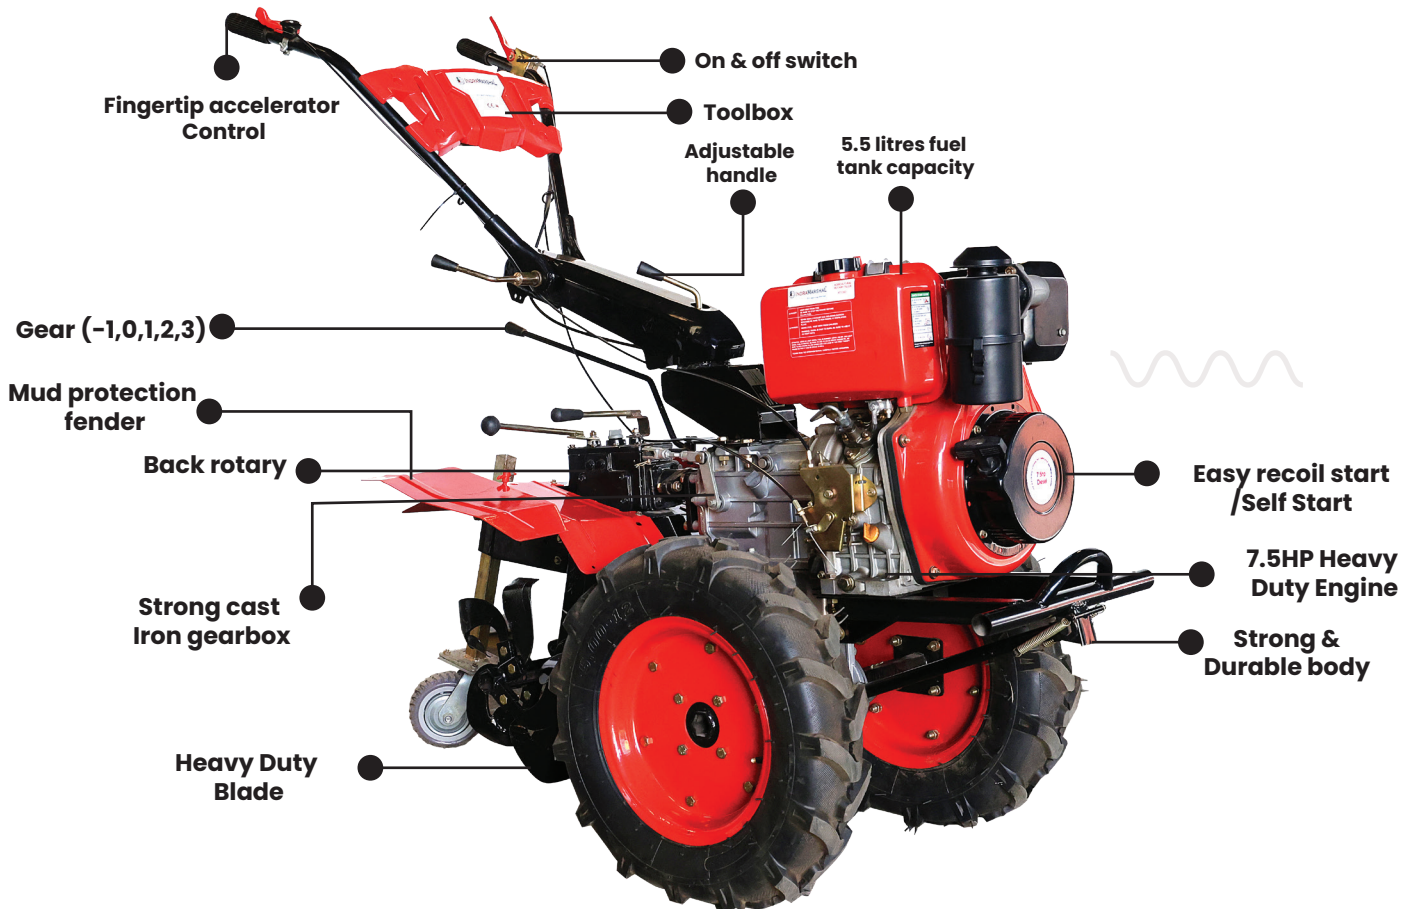

ROTARY POWER WEEDER

RT135D / RT135D-ES

Available in two models manual Re-Coil start and Self Start

Product Description

Engine type-4-Stroke, Single Cylinder, Vertical Air-Cooled Engine

Bore & Stroke - 86 x 72

Engine Displacement -418 CC

Gear Shifting-0/1/2/3/-1

Engine Power-5.6 KW/7.5 HP

Fuel tank-5.5 Litres

Starting System-RT135D- Recoil Start /RT135D-ES- Self Start

Packing-Wooden Box

INDRA MARSHAL POWER PVT.LTD