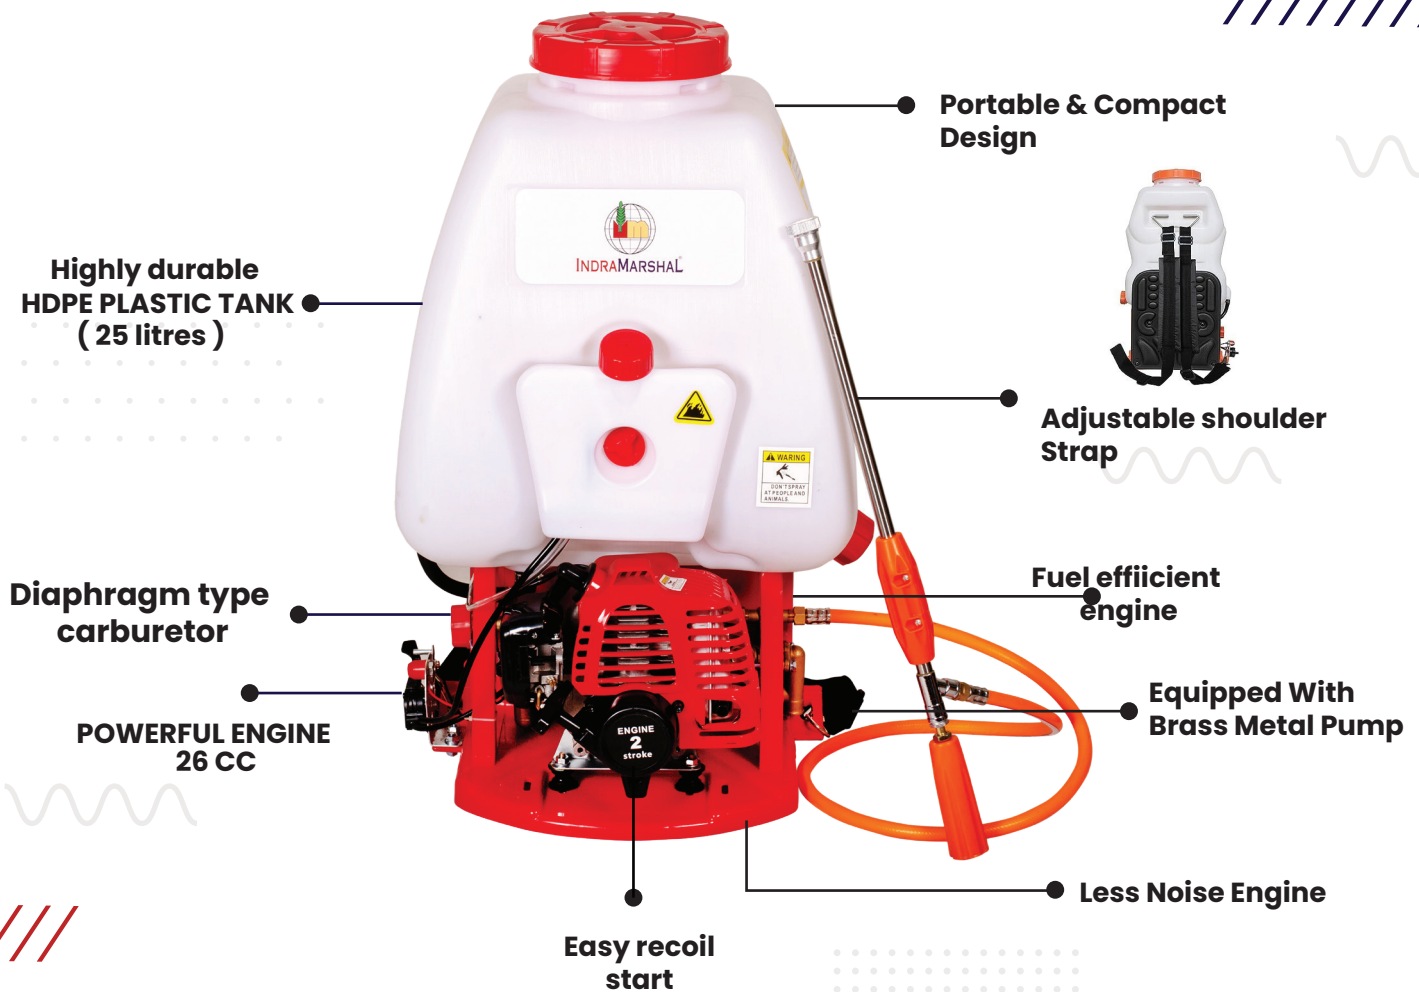

# POWER SPRAYER

**CF-PP767**

## Product Description

**ENGINE** -2 STROKE SINGLE CYLINDER AIR COOLED  
**POWER** -26 CC-6500-7000 RPM  
**TANK CAPACITY**- 25 LITER

**LANCE**- 60CM ZINC ALLOY SPRAYER GUN  
**PUMP**- BRASS METAL PUMP  
**WEIGHT**-10KG  
**SUNCTION VOLUME**- 5-7 L/MIN